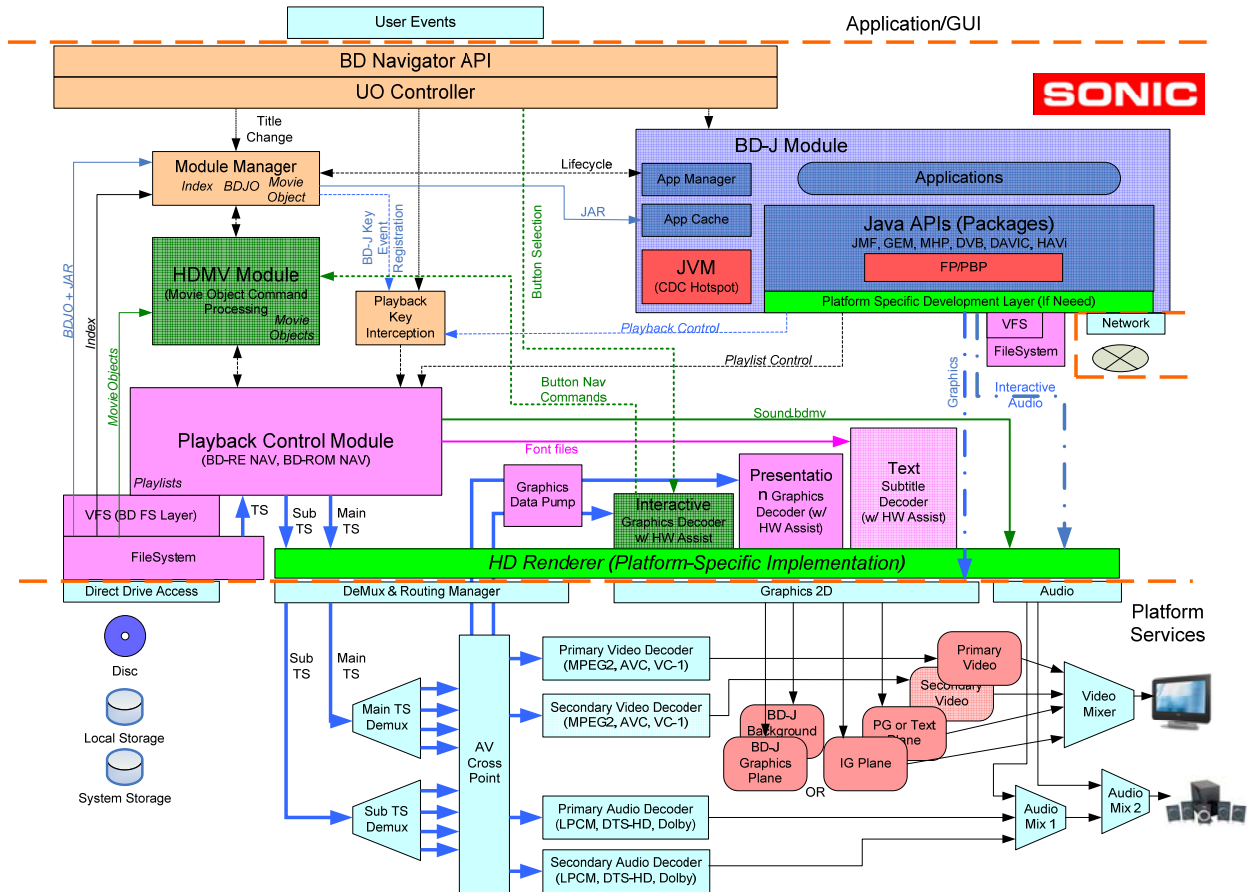

SONIC®

101 Rowland Way, Novato, CA 94945 (415) 893-8000 authorscript@sonic.com

CinePlayer SDK Block Diagram

Sonic OEM Silicon Partner

BD ROM Player Model

CinePlayer CE SDK

Comprehensive Media Player Engine

BD-ROM Features

Operating Systems		
Linux		√
Logical Formats		
Profile 1.1 Title Playback		√
BD-Live Title Playback		√
HDMV Playback		√
Physical Media		
BD25	Play back single-layer packaged BD-ROM media	√
BD-ROM Disc Image	Play back BD-ROM disc images from HDD	√
BD-ROM Volume	Play back BD-ROM Volumes from HDD	√
BD50	Play back dual-layer packaged BD-ROM media	√
BD-9	Play back BD-9 packaged BD-ROM media (BD-ROM AV content recorded onto a DVD-9)	√
BD-R support	BD-ROM recorded onto BD-R will be supported	√
Navigation		
Menu Call	Takes user to TopMenu and terminates current Title	√
Title Search	Search by title number	√
Chapter Search	Allow user to access chapters by number	√
Skip to Next Point	Next Point defined as Chapter Start or Chapter Stop point	√
Resume	Resume Title (e.g. after interrupting title by accessing Menu)	√
Primary Audio Stream Number Change		√
Angle Number Change		√
Subtitles On/Off Control		√
Subtitle Stream Selection Control		√
Player function of Movie object file		
MovieObjects()	Mandatory	√
Player function of Navigation command		
Navigation commands except SetSecondaryStream	Mandatory	√
SetSecondaryStream	Mandatory to be able to parse the SetSecondaryStream command, but the corresponding player functions are optional	√
BD-J object file support		
xxxxx.bdjo		√

CinePlayer CE SDK

Comprehensive Media Player Engine

Standard Definition Features

OPERATING SYSTEMS

WinCE	√
Linux	√
QNX	√
Ultron	√
Nucleus	√

LOGICAL FORMATS

Video CD (VCD) Version 1.0, 1.1, and 2.0	√
Super-Video CD (SVCD) Version 1.0	√
DVD-Video Version 1.11	√
DVD-R/RW Video (-VR) Version 1.1	√
DVD+R/RW Video (+VR) Version 2.1 (DVD-V compliant discs only)	√
Compressed Audio/Picture formats	√