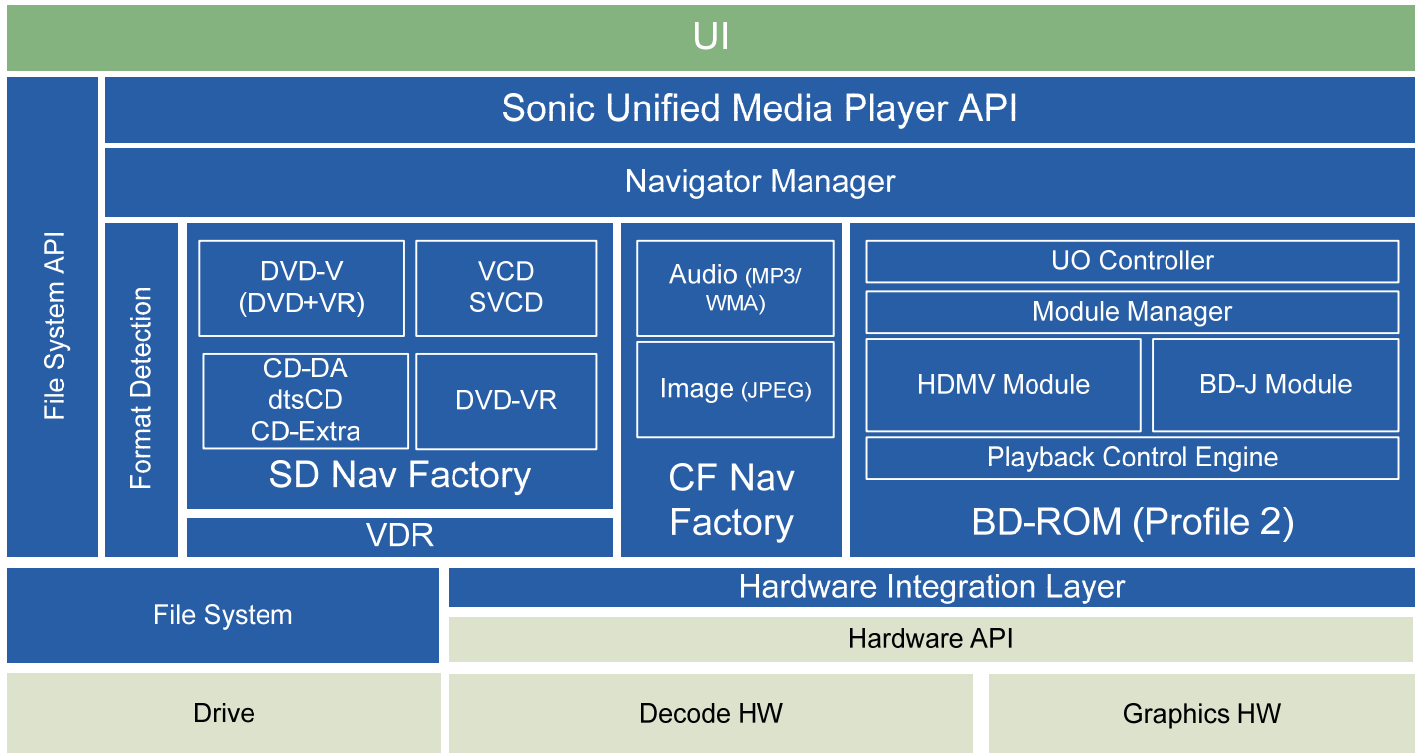

CinePlayer SDK Block Diagram