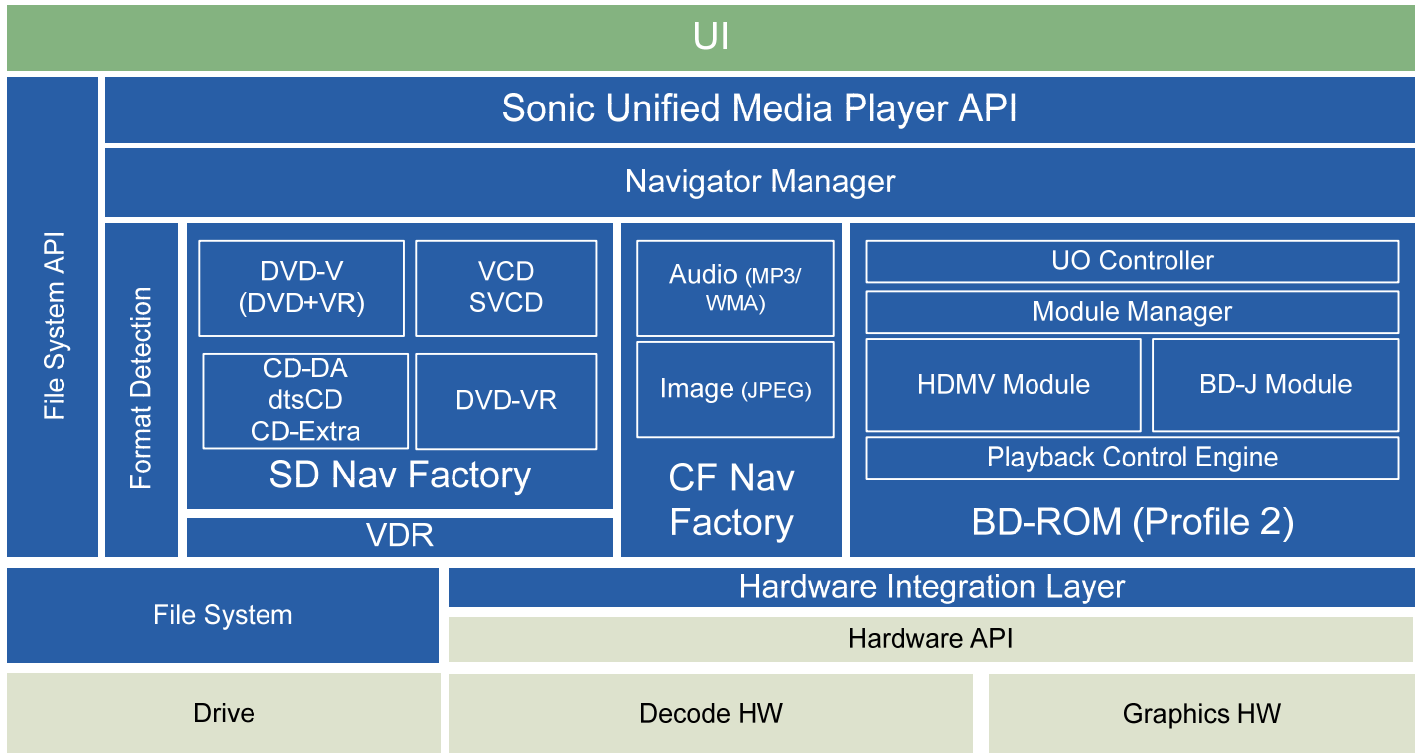

CinePlayer CE SDK

Comprehensive Media Player Engine

Standard Definition Features

OPERATING SYSTEMS

WinCE	√
Linux	√
QNX	√
Ultron	√
Nucleus	√

LOGICAL FORMATS

Video CD (VCD) Version 1.0, 1.1, and 2.0	√
Super-Video CD (SVCD) Version 1.0	√
DVD-Video Version 1.11	√
DVD-R/RW Video (-VR) Version 1.1	√
DVD+R/RW Video (+VR) Version 2.1 (DVD-V compliant discs only)	√
Compressed Audio/Picture formats	√

VIDEO/AUDIO

TV formats supported: NTSC/PAL	√
Video aspect ratio supported: 4:3 & 16:9, letter box and pan and scan	√
Navigation of DVD-compliant video in program stream form from DVD	√
Start, pause, stop resume	√
Scan forward / backward (drops frames)	√
Frame Forward/Reverse	√
Multi-speed Fast Forward Playback of all frames	√
Multi-speed Fast Reverse Playback of all frames	√
Skip Next/previous chapter or program	√
Time / chapter search & play	√
AutoPlay	√
Eject	√
Parental lockout control	√
Title Selection/Navigation	√
Chapter Selection / Navigation	√
Menu Selection / Navigation	√
Audio Stream Selection	√
Sub Picture Stream Selection	√
Multiple Angle Selection	√
Seamless and Non-Seamless Branching	√
Title Authoring Errors Workaround / Recovery	√
Closed captioning	√

MENU DISPLAY

Title menu	√
VTS (root) menu	√

The logo for SONIC, featuring the word "SONIC" in a bold, red, sans-serif font with a registered trademark symbol (®) to the upper right of the "C".

CinePlayer SDK Block Diagram